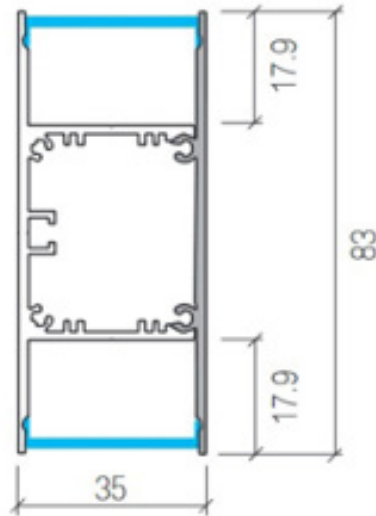

# Linea Pendant (up/down)

## Linear Specifications

**70mm ceiling rose**

- White
- Silver
- Black
- Custom colour on request

<b>Applications:</b>	Kitchen islands, dining table, meeting tables, work stations, reception counters, office spaces
<b>Installation:</b>	Interior
<b>Materials:</b>	Extruded aluminum body, PMMA diffuser & plastic end caps
<b>Finish:</b>	Silver anodised or custom colours on request
<b>Light source:</b>	LED strip
<b>Power supply:</b>	230V AC to 24V DC power supply 20-320W available
<b>Dimmable:</b>	On request
<b>Suspension type:</b>	Rod, Wire