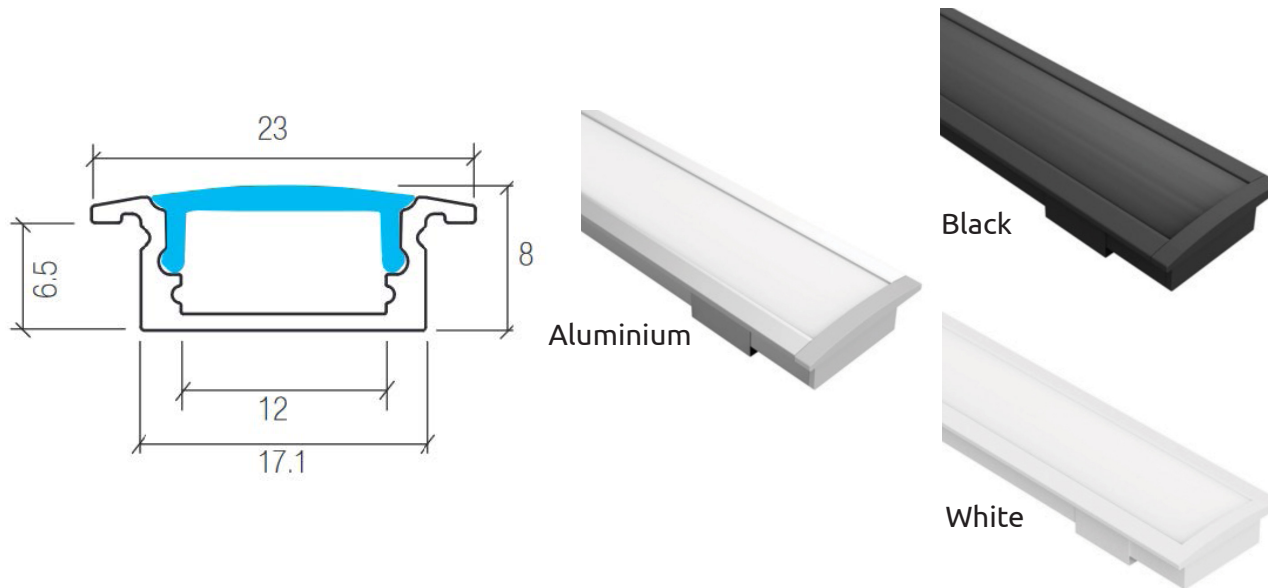

# Linea Slim Recessed

## Aluminium Low profile LED - Recessed

<b>Applications:</b>	Recessed into cabinetry or wall and ceiling
<b>Installation:</b>	Interior or exterior (with IP67 rated LED strip)
<b>Materials:</b>	Extruded aluminum body, PMMA diffuser & plastic end caps
<b>Finish:</b>	Silver anodised or custom colours on request
<b>Light source:</b>	LED strip
<b>Power supply:</b>	230V AC to 24V DC power supply 20-320W available
<b>Dimmable:</b>	On request